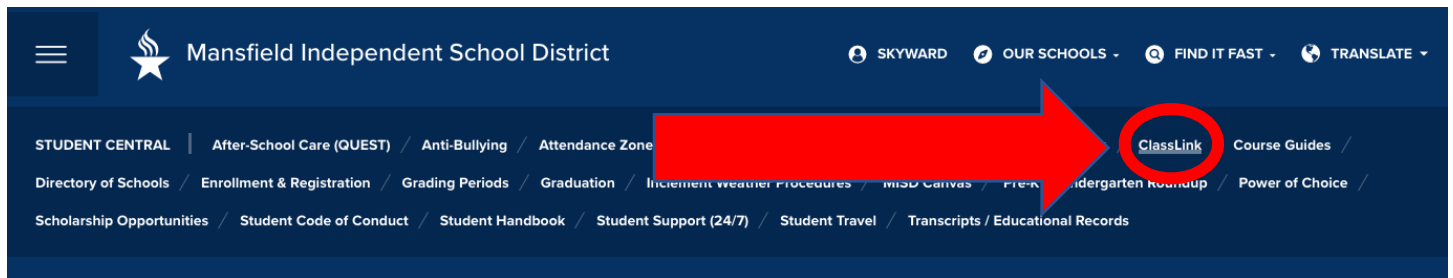

How To Access Your Classes on Canvas

Go to: <https://www.mansfieldisd.org/>

On the home page, click on the MENU icon

Select Student Central

Select ClassLink from the list

OR from the Featured Resources
(see next page)

Featured Resources

Student Central

Student Central is the place where Mansfield ISD students and parents can find the resources they need for school. From enrollment and curriculum to school guidelines and life readiness tools, this area is a one-stop shop for what students and parents need within the district.