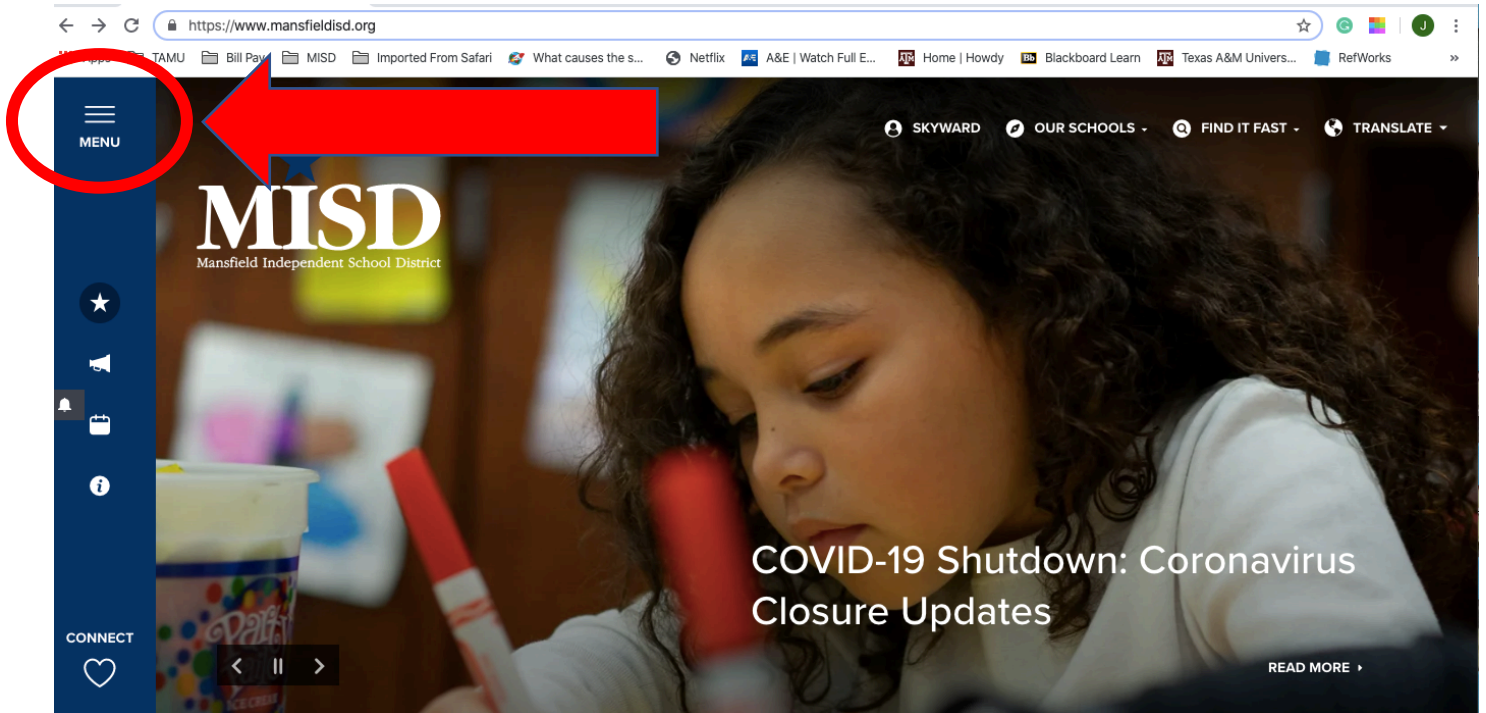

How To Access Your Classes on Canvas

Go to: <https://www.mansfieldisd.org/>

On the home page, click on the MENU icon

Select Student Central

Select ClassLink from the list

OR from the Featured Resources
(see next page)

Featured Resources

Student Central

Student Central is the place where Mansfield ISD students and parents can find the resources they need for school. From enrollment and curriculum to school guidelines and life readiness tools, this area is a one-stop shop for what students and parents need within the district.