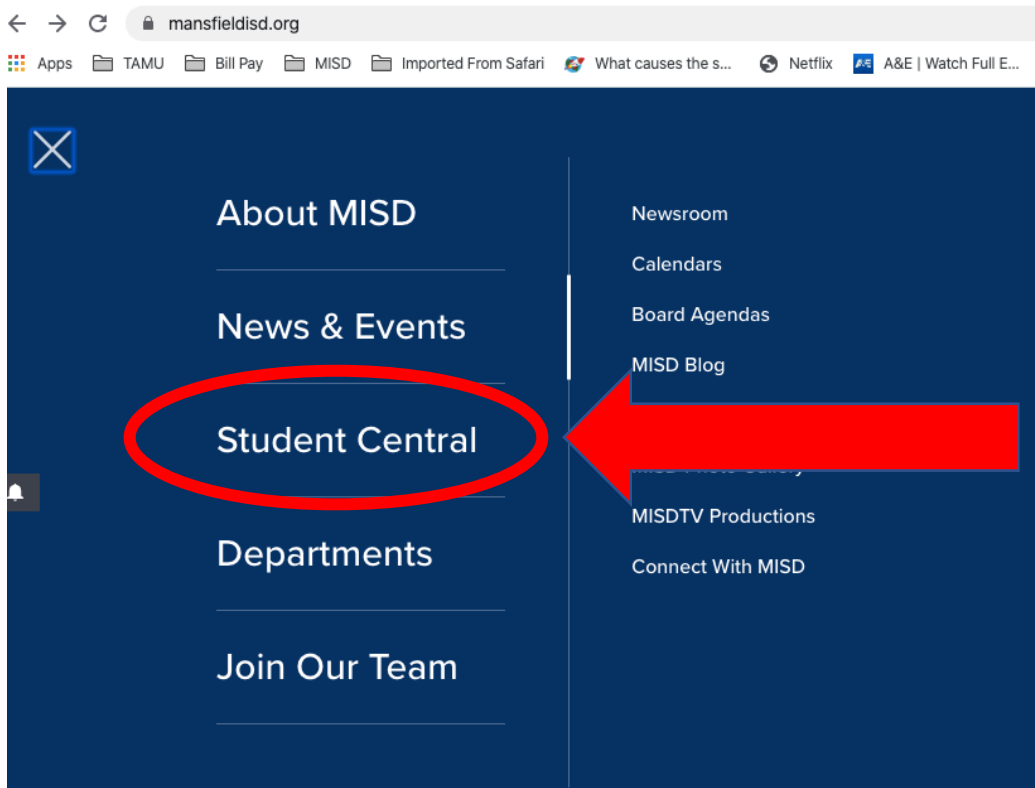

How To Access Your Classes on Canvas

Go to: <https://www.mansfieldisd.org/>

On the home page, click on the MENU icon

Select Student Central

Select ClassLink from the list

OR from the Featured Resources
(see next page)

Featured Resources

Student Central

Student Central is the place where Mansfield ISD students and parents can find the resources they need for school. From enrollment and curriculum to school guidelines and life readiness tools, this area is a one-stop shop for what students and parents need within the district.

FEATURED RESOURCES

ANTI-BULLYING CLASSLINK KROUNDUP 2020 STUDENT SUPPORT (24/7)

Click the ClassLink Box

HOME > STUDENT CENTRAL > CLASSLINK

ClassLink

ClassLink, a single sign-on application, easily solves the problem of too many passwords. It is a one-click solution that gives students and staff access to everything they need with just one password.