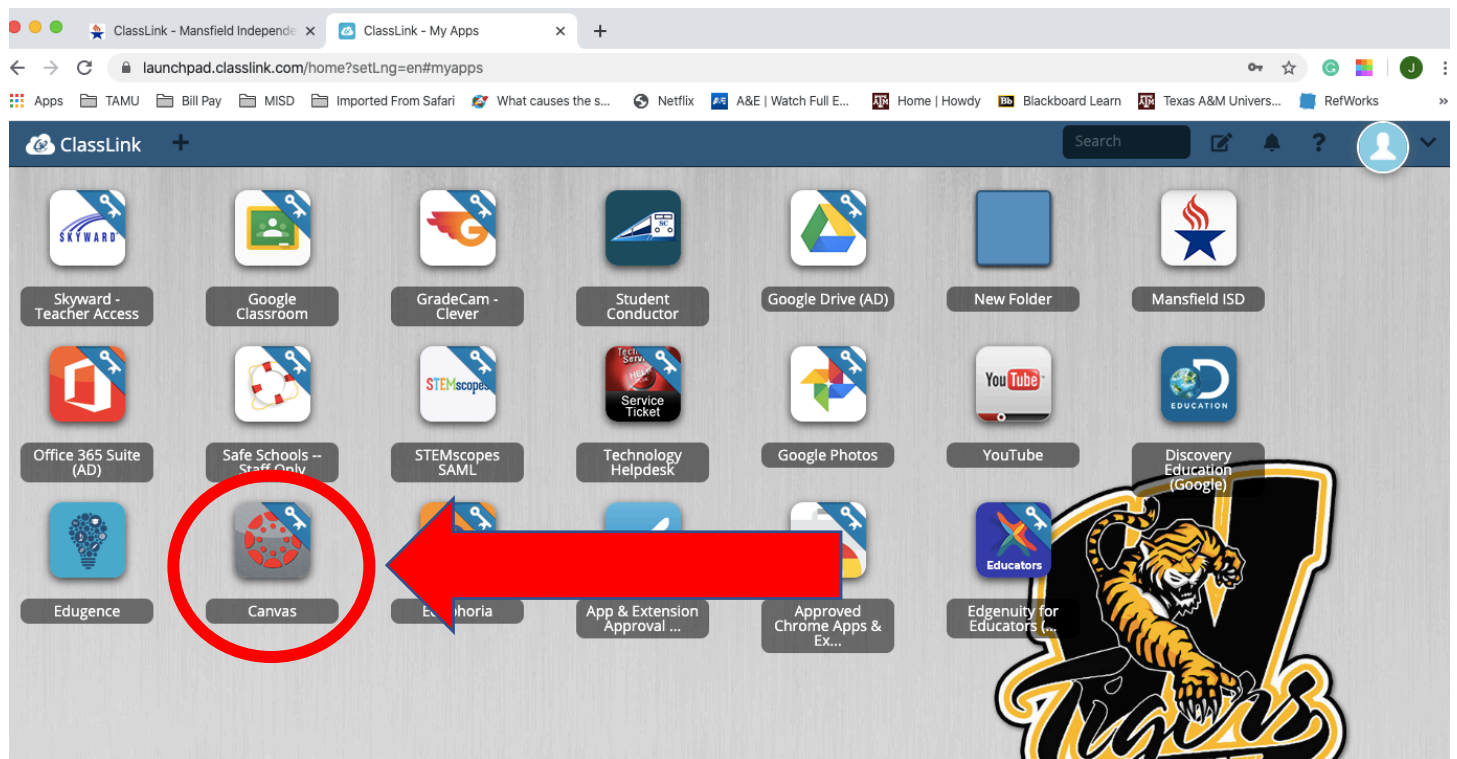

From ClassLink, you will click on Canvas

All of your classes should be found here.